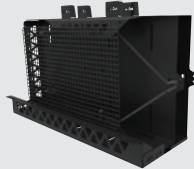

☐ Qty.
AC-C-A-SC

Double chair carrier 900 €
(without chairs)