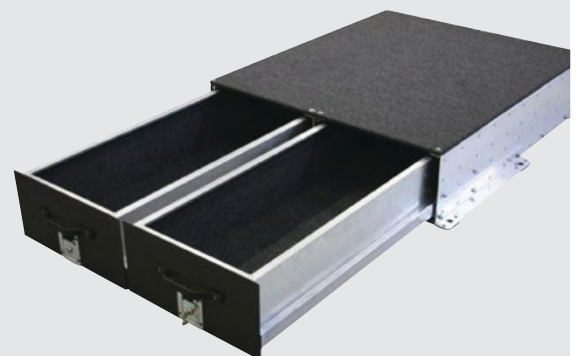

HARDTOPS

Alu-Cab™

Canopy Rooftop tent Shadow Awning

TABLES

Side slide prep table (COFFEE TABLE) 294 €

☐ Table
AC-C-A-TBL-SSP-B

Aluminium camping table 1.175 x 755 mm, silvergrey

Without brackets
AC-C-A-TBL329 €

☐ AC-C-A-TBL-F 409 €

ROOF – AND LOAD BARS

Alu-Cab Loadbar (without feet), pair

☐ Length: 1450mm, black
AC-LB-1450-B 158€

☐ Length: 1450mm, silver
AC-LB-1450-S 158€

☐ Length: 1250mm, black
AC-LB-1250-B 134€

☐ Length: 1450mm, silver
AC-LB-1250-S 134€

Alu-Cab Feet, Set of 4pieces, fitting for a pair of Load Bars

☐ Low Profile
AC-LB-FEET-LP 45€

☐ Feet with 40mm height
AC-LB-FEET-STHP 80€

☐ Feet with 60mm height
AC-LB-FEET-EXHP 87€

Roof tray table incl high LB Profile foot black 294 €

☐ brackets
AC-A-RR-TRAY-BKT

Roof rack tray⁴ 330 €

☐ DTray (black)
AC-C-A-RR-TRAY2

Additional loadbars 1250 required!

DRAWER-SYSTEM

The drawer systems are available as single or double drawer as well as double level in the following variants:

☐ AC-DS-D-1230
Double Drawers 2.239 €

☐ AC-DS-D-1450
Double Drawers 2.456 €

☐ AC-DS-D-750
Double Drawers 1.688 €

☐ AC-DS-S-1230
Single Drawers 1.131 €

☐ AC-DS-S-1450
Single Drawers 1.174 €

☐ AC-DS-S-750
Single Drawers 1.007 €