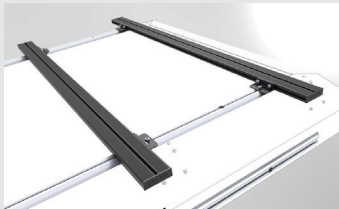

ROOF – AND LOAD BARS

Alu-Cab Loadbar (without feet), pair