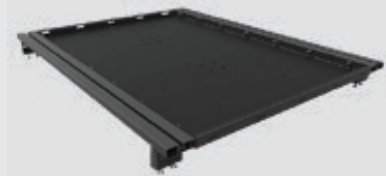

☐ DTray (black)
AC-C-A-RR-TRAY2

Additional loadbars 1250 required!

DRAWER-SYSTEM

The drawer systems are available as single or double drawer as well as double level in the following variants:

☐ AC-DS-D-1230
Double Drawers 2.239 €

☐ AC-DS-D-1450
Double Drawers 2.456 €

☐ AC-DS-D-750
Double Drawers 1.688 €

☐ AC-DS-S-1230
Single Drawers 1.131 €

☐ AC-DS-S-1450
Single Drawers 1.174 €

☐ AC-DS-S-750
Single Drawers 1.007 €