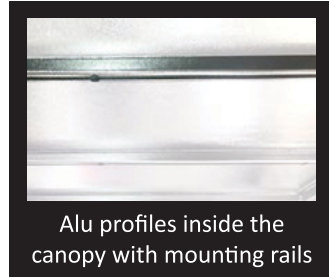

## INCLUDED ACCESSORIES

Full length side doors for max. access on DC

All windows are E-mark glass

Alu profiles inside the canopy with mounting rails

Two standard mounting rails

Centre-flex door hinges for waterproof access