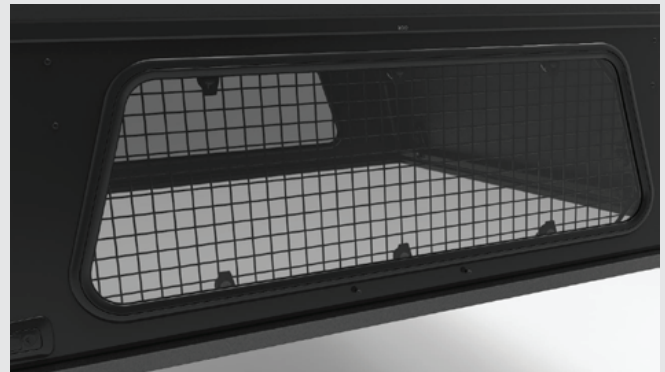

## WINDOW-GRID

The Alu-Cab Canopy Security Window Grid provides convenient storage for small items while keeping your goods safe from sticky fingers.

114 €

Qty.  
AC-C-A-WG