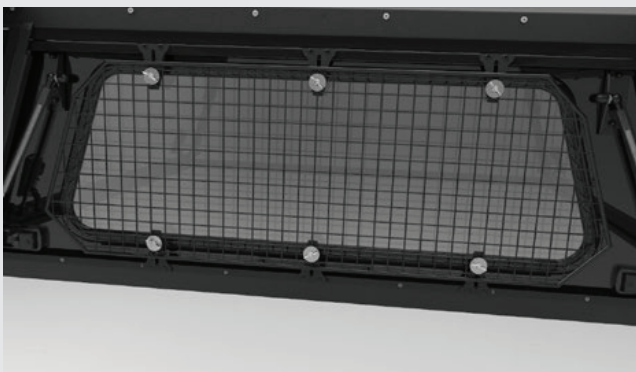

## WINDOW-GRID

The Alu-Cab Canopy Security Window Grid provides convenient storage for small items while keeping your goods safe from sticky fingers.

114 €

Qty.  
AC-C-A-WG